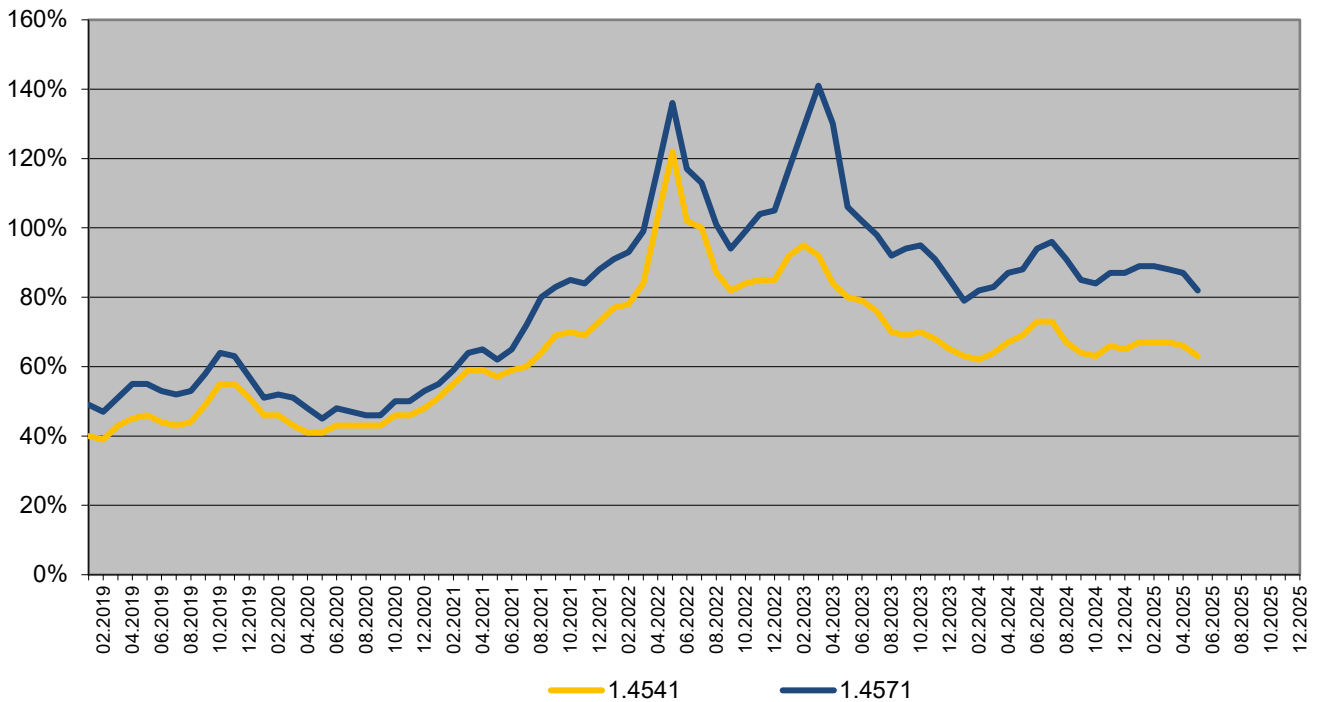

## Rohrzubehör

Werkstoffe	1.4541	1.4571
<b>Mai 2025</b>	<b>63%</b>	<b>82%</b>
April 2025	66%	87%

## 2025

	Jan	Feb	Mrz	Apr	Mai	Jun	Jul	Aug	Sep	Okt	Nov	Dez
<b>1.4541</b>	67%	67%	67%	66%	63%							
<b>1.4571</b>	89%	89%	88%	87%	82%							

## 2024

	Jan	Feb	Mrz	Apr	Mai	Jun	Jul	Aug	Sep	Okt	Nov	Dez
<b>1.4541</b>	63%	62%	64%	67%	69%	73%	73%	67%	64%	63%	66%	65%
<b>1.4571</b>	79%	82%	83%	87%	88%	94%	96%	91%	85%	84%	87%	87%

**rff Rohr Flansch Fitting** Handels GmbH  
 Carl-Zeiss-Str. 21 · 28816 Stuhr/Bremen  
 Telefon +49 421 8771 0  
 rff@rff.de · www.rff.de